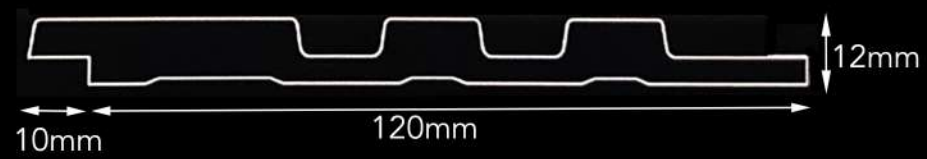

SIZE : W20mm x L2900mm x T12mm

FLUTED PANEL II PROFILE DETAIL

Material : Polystrene

Manufacturing Method : Injection Molded

Height : 2900mm

FP-120

FP-116

FP-113