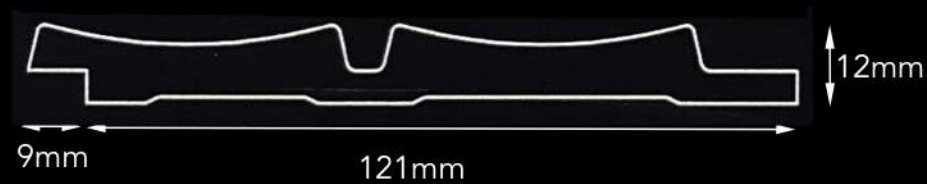

SIZE : W20mm x L2900mm x T12mm

FLUTED PANEL II PROFILE DETAIL

Material : Polystrene

Manufacturing Method : Injection Molded

Height : 2900mm

FP-120

FP-116

FP-113