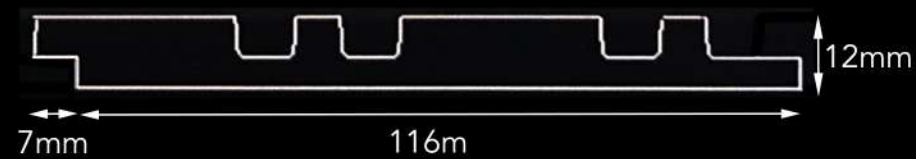

SIZE : W20mm x L2900mm x T12mm

FLUTED PANEL II PROFILE DETAIL

Material : Polystrene

Manufacturing Method : Injection Molded

Height : 2900mm

FP-120

FP-116

FP-113