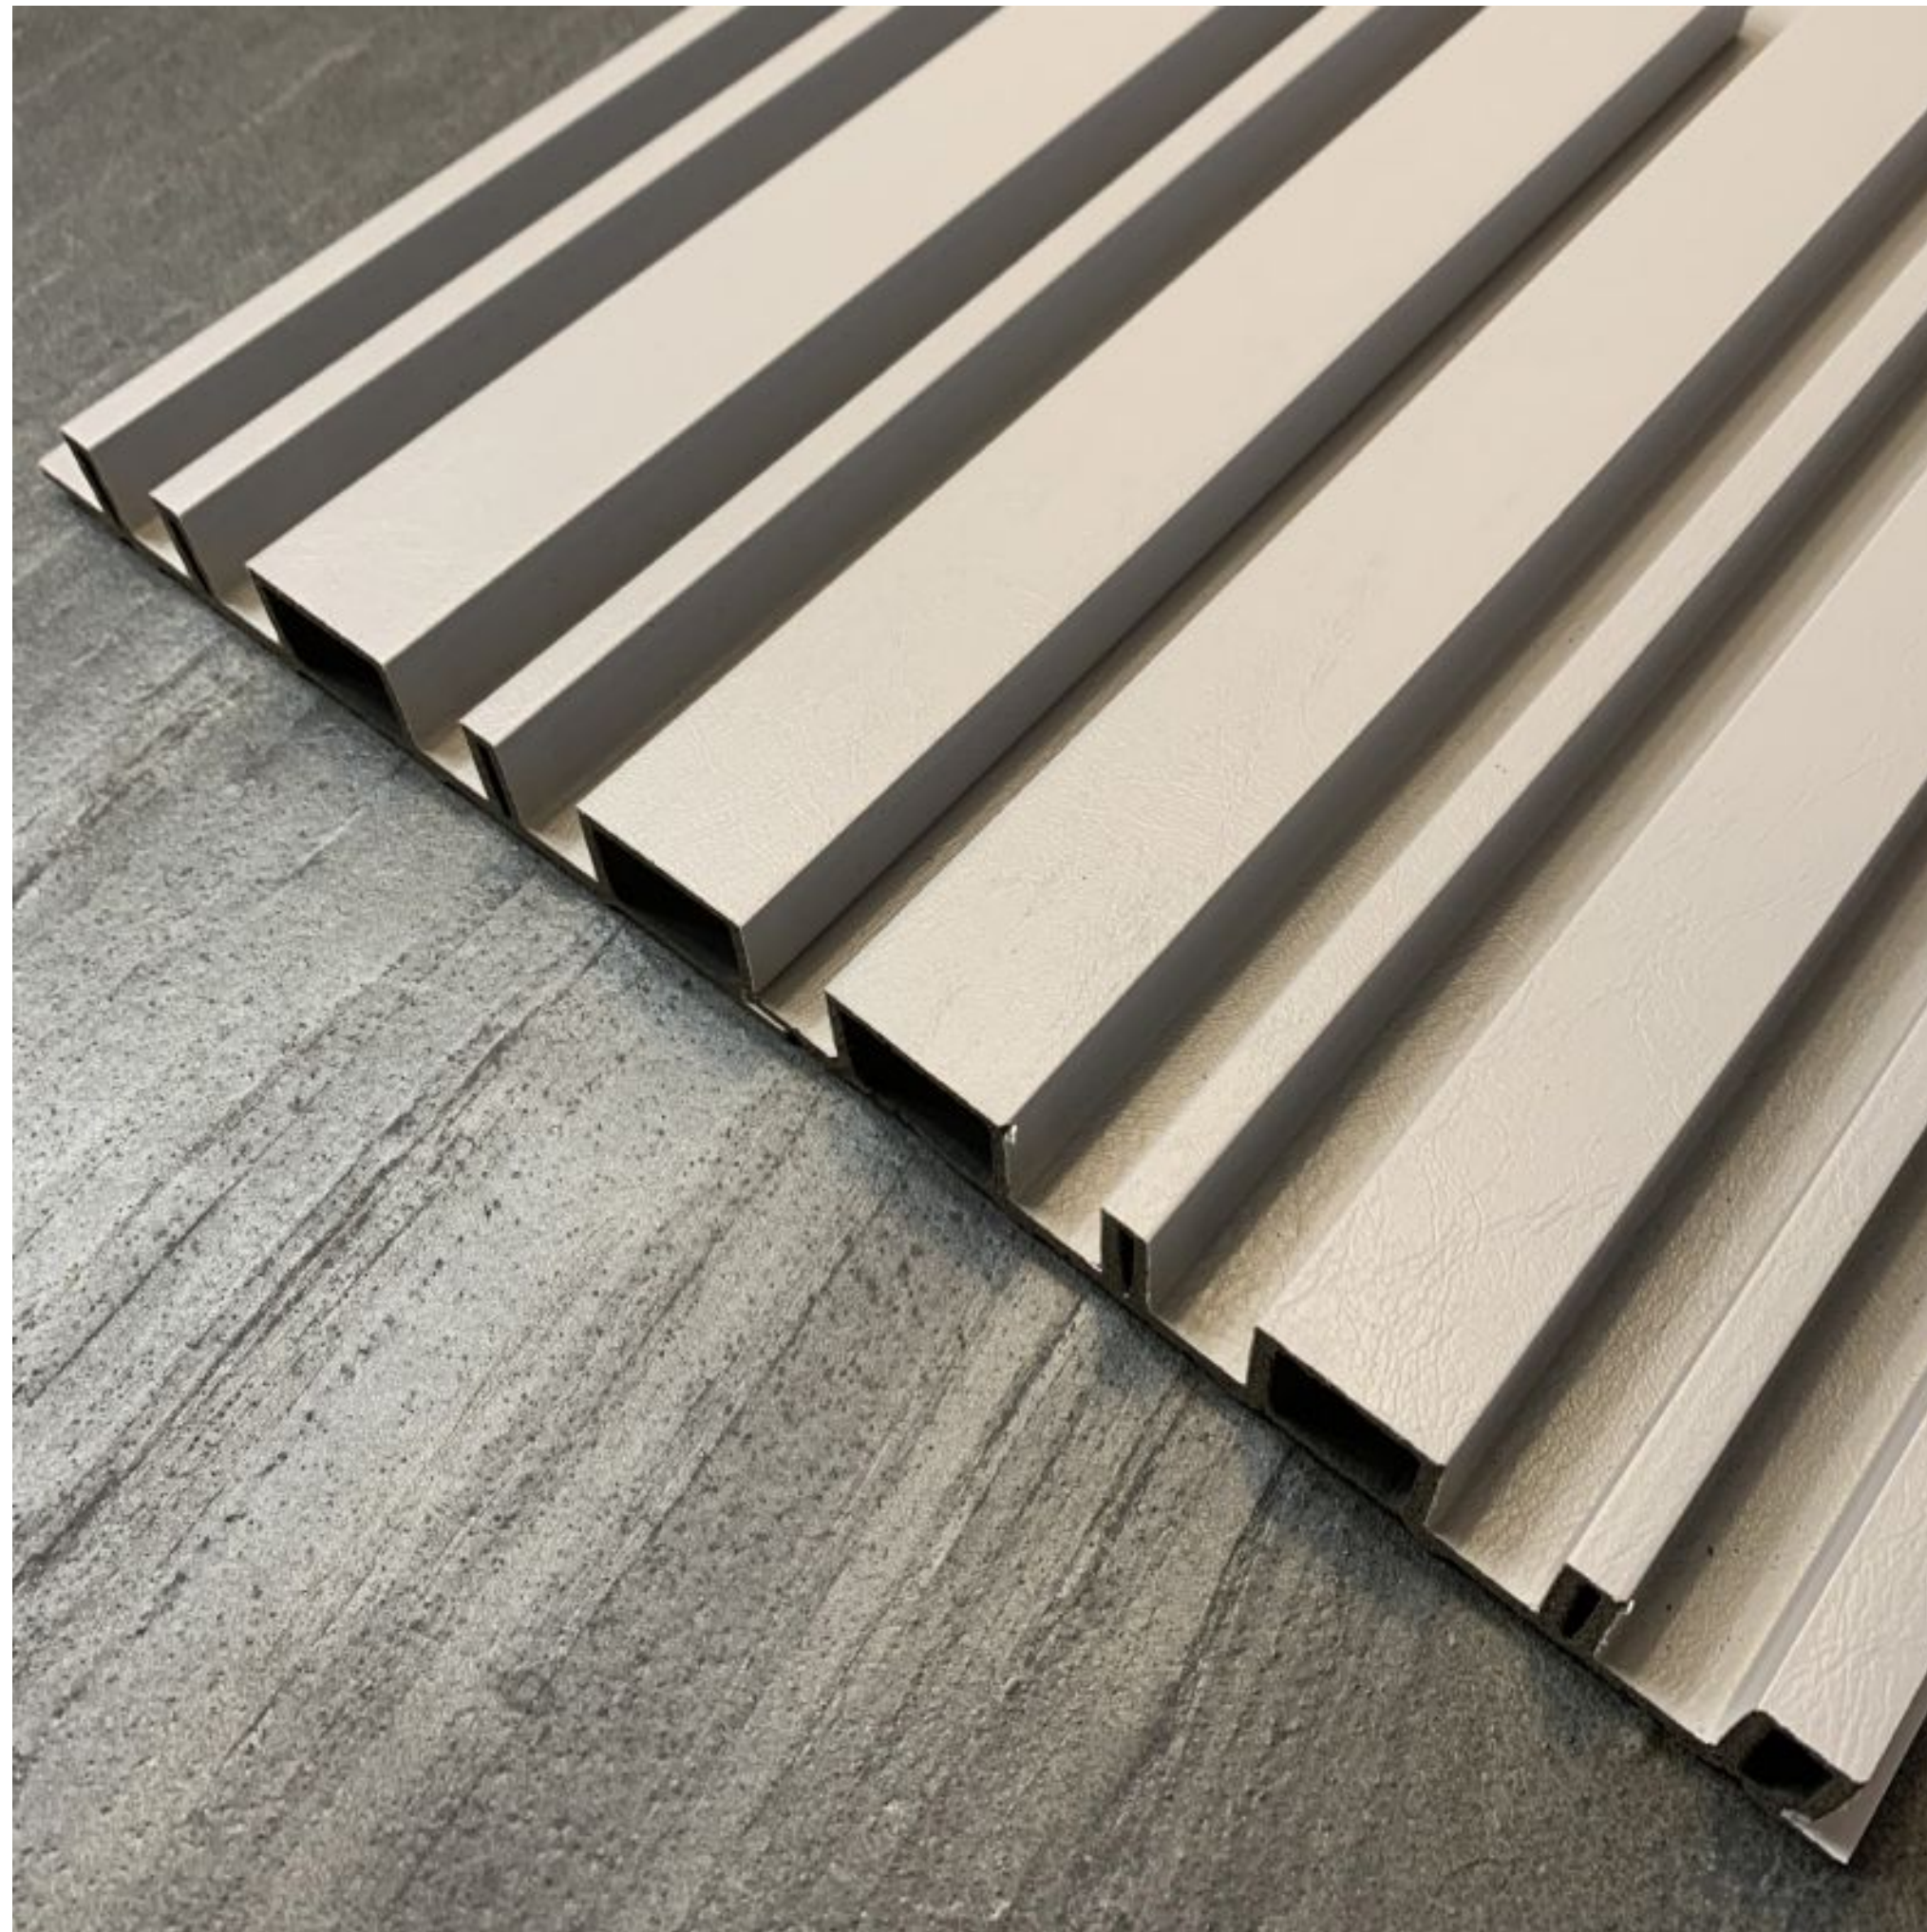

Size: (W) 155mm x (H) 2900mm x (T) 25mm