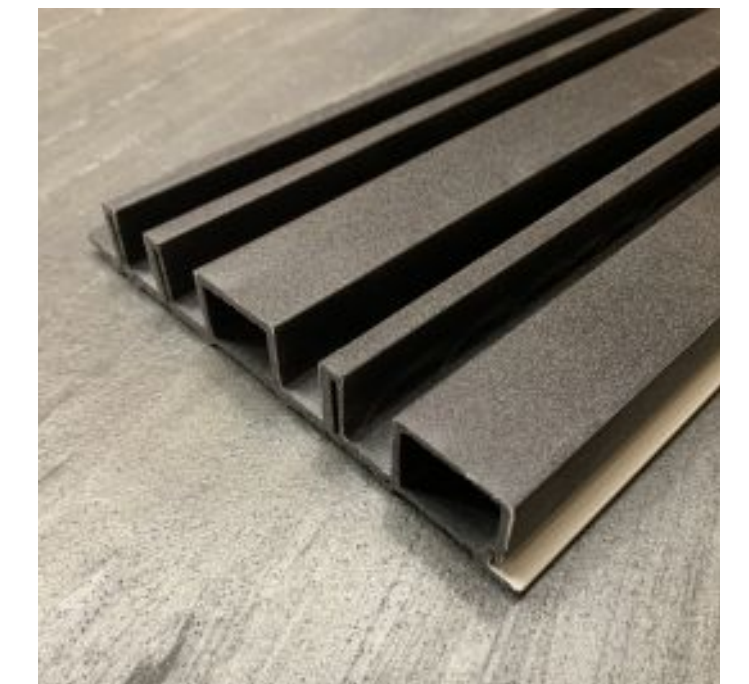

Size: (W)155mm x (H)2900mm x (T)25mm

FP-165A Matte Black