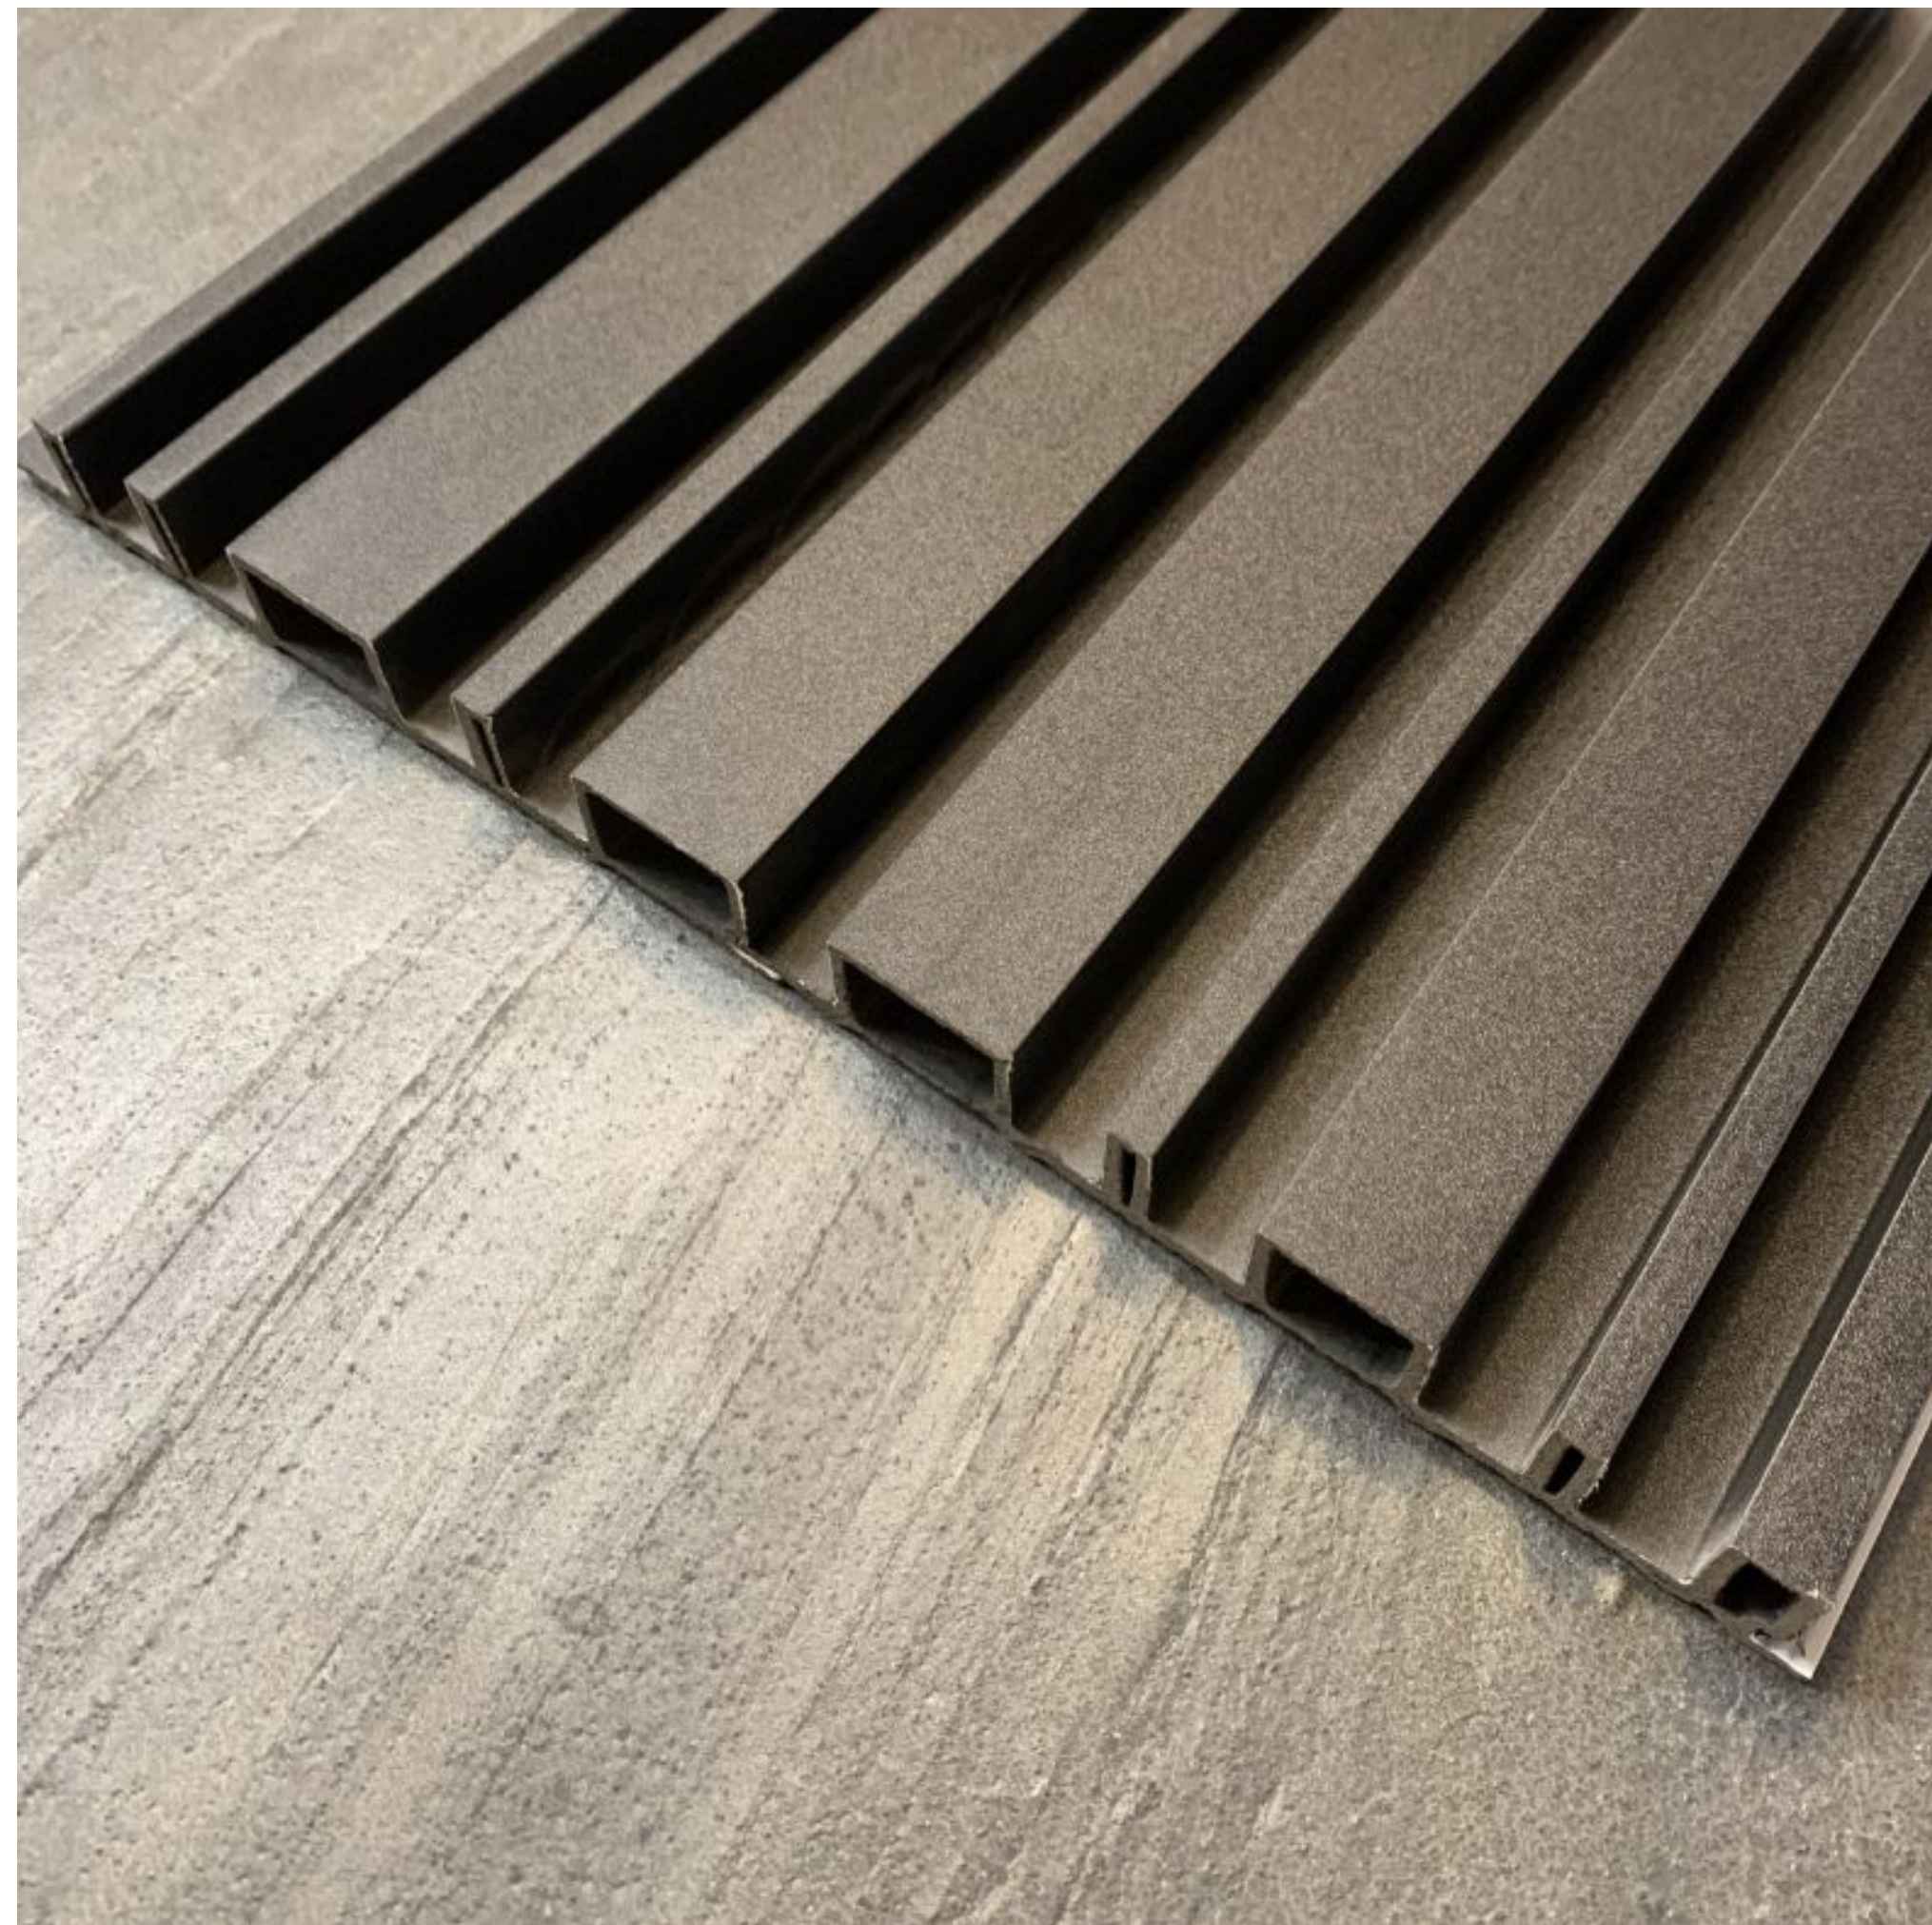

Size: (W)155mm x (H)2900mm x (T)25mm

Size: (W)155mm x (H)2900mm x (T)25mm