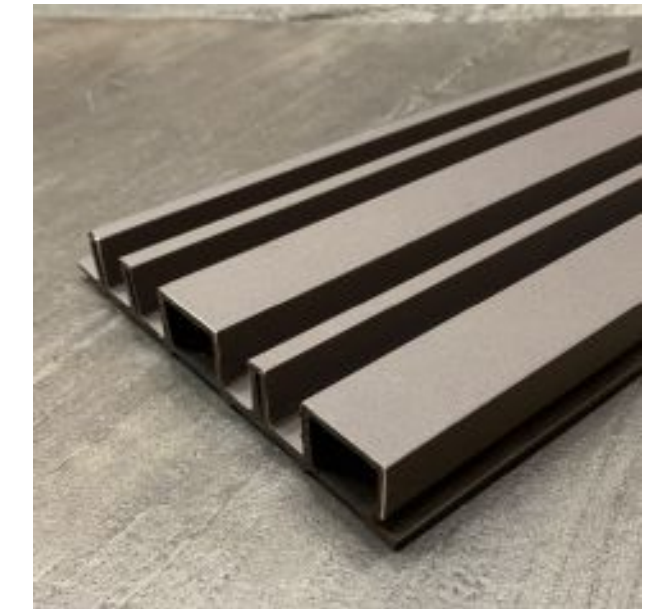

Size: (W) 155mm x (H) 2900mm x (T) 25mm

FP-169A-73
Deep Gray