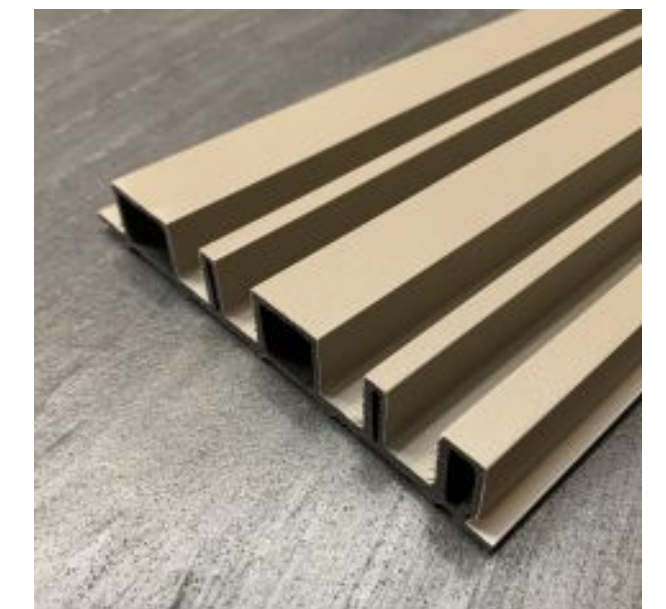

FP-169B-21

Size: (W) 155mm x (H) 2900mm x (T) 25mm

FP-169A-42
Cool Grey

Size: (W) 155mm x (H) 2900mm x (T) 25mm

FP-169B-42
Cool Grey

Size: (W) 155mm x (H) 2900mm x (T) 25mm

FP-169A-66
Warm Grey

Size: (W) 155mm x (H) 2900mm x (T) 25mm