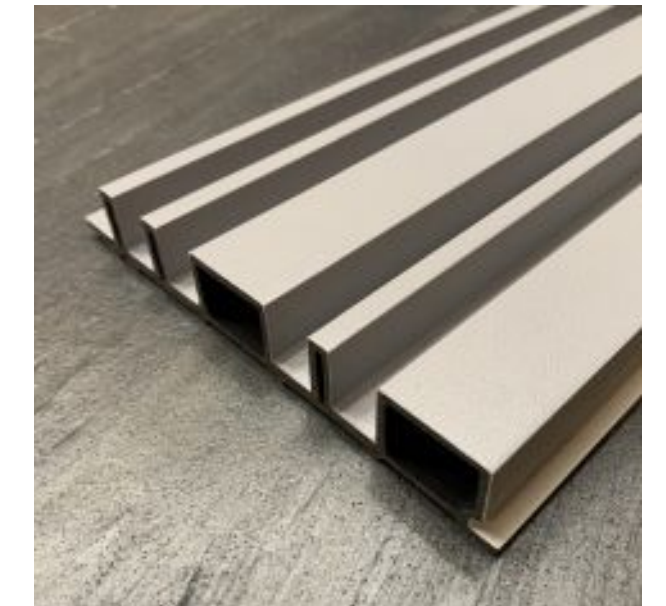

FP-169A-42
Cool Grey