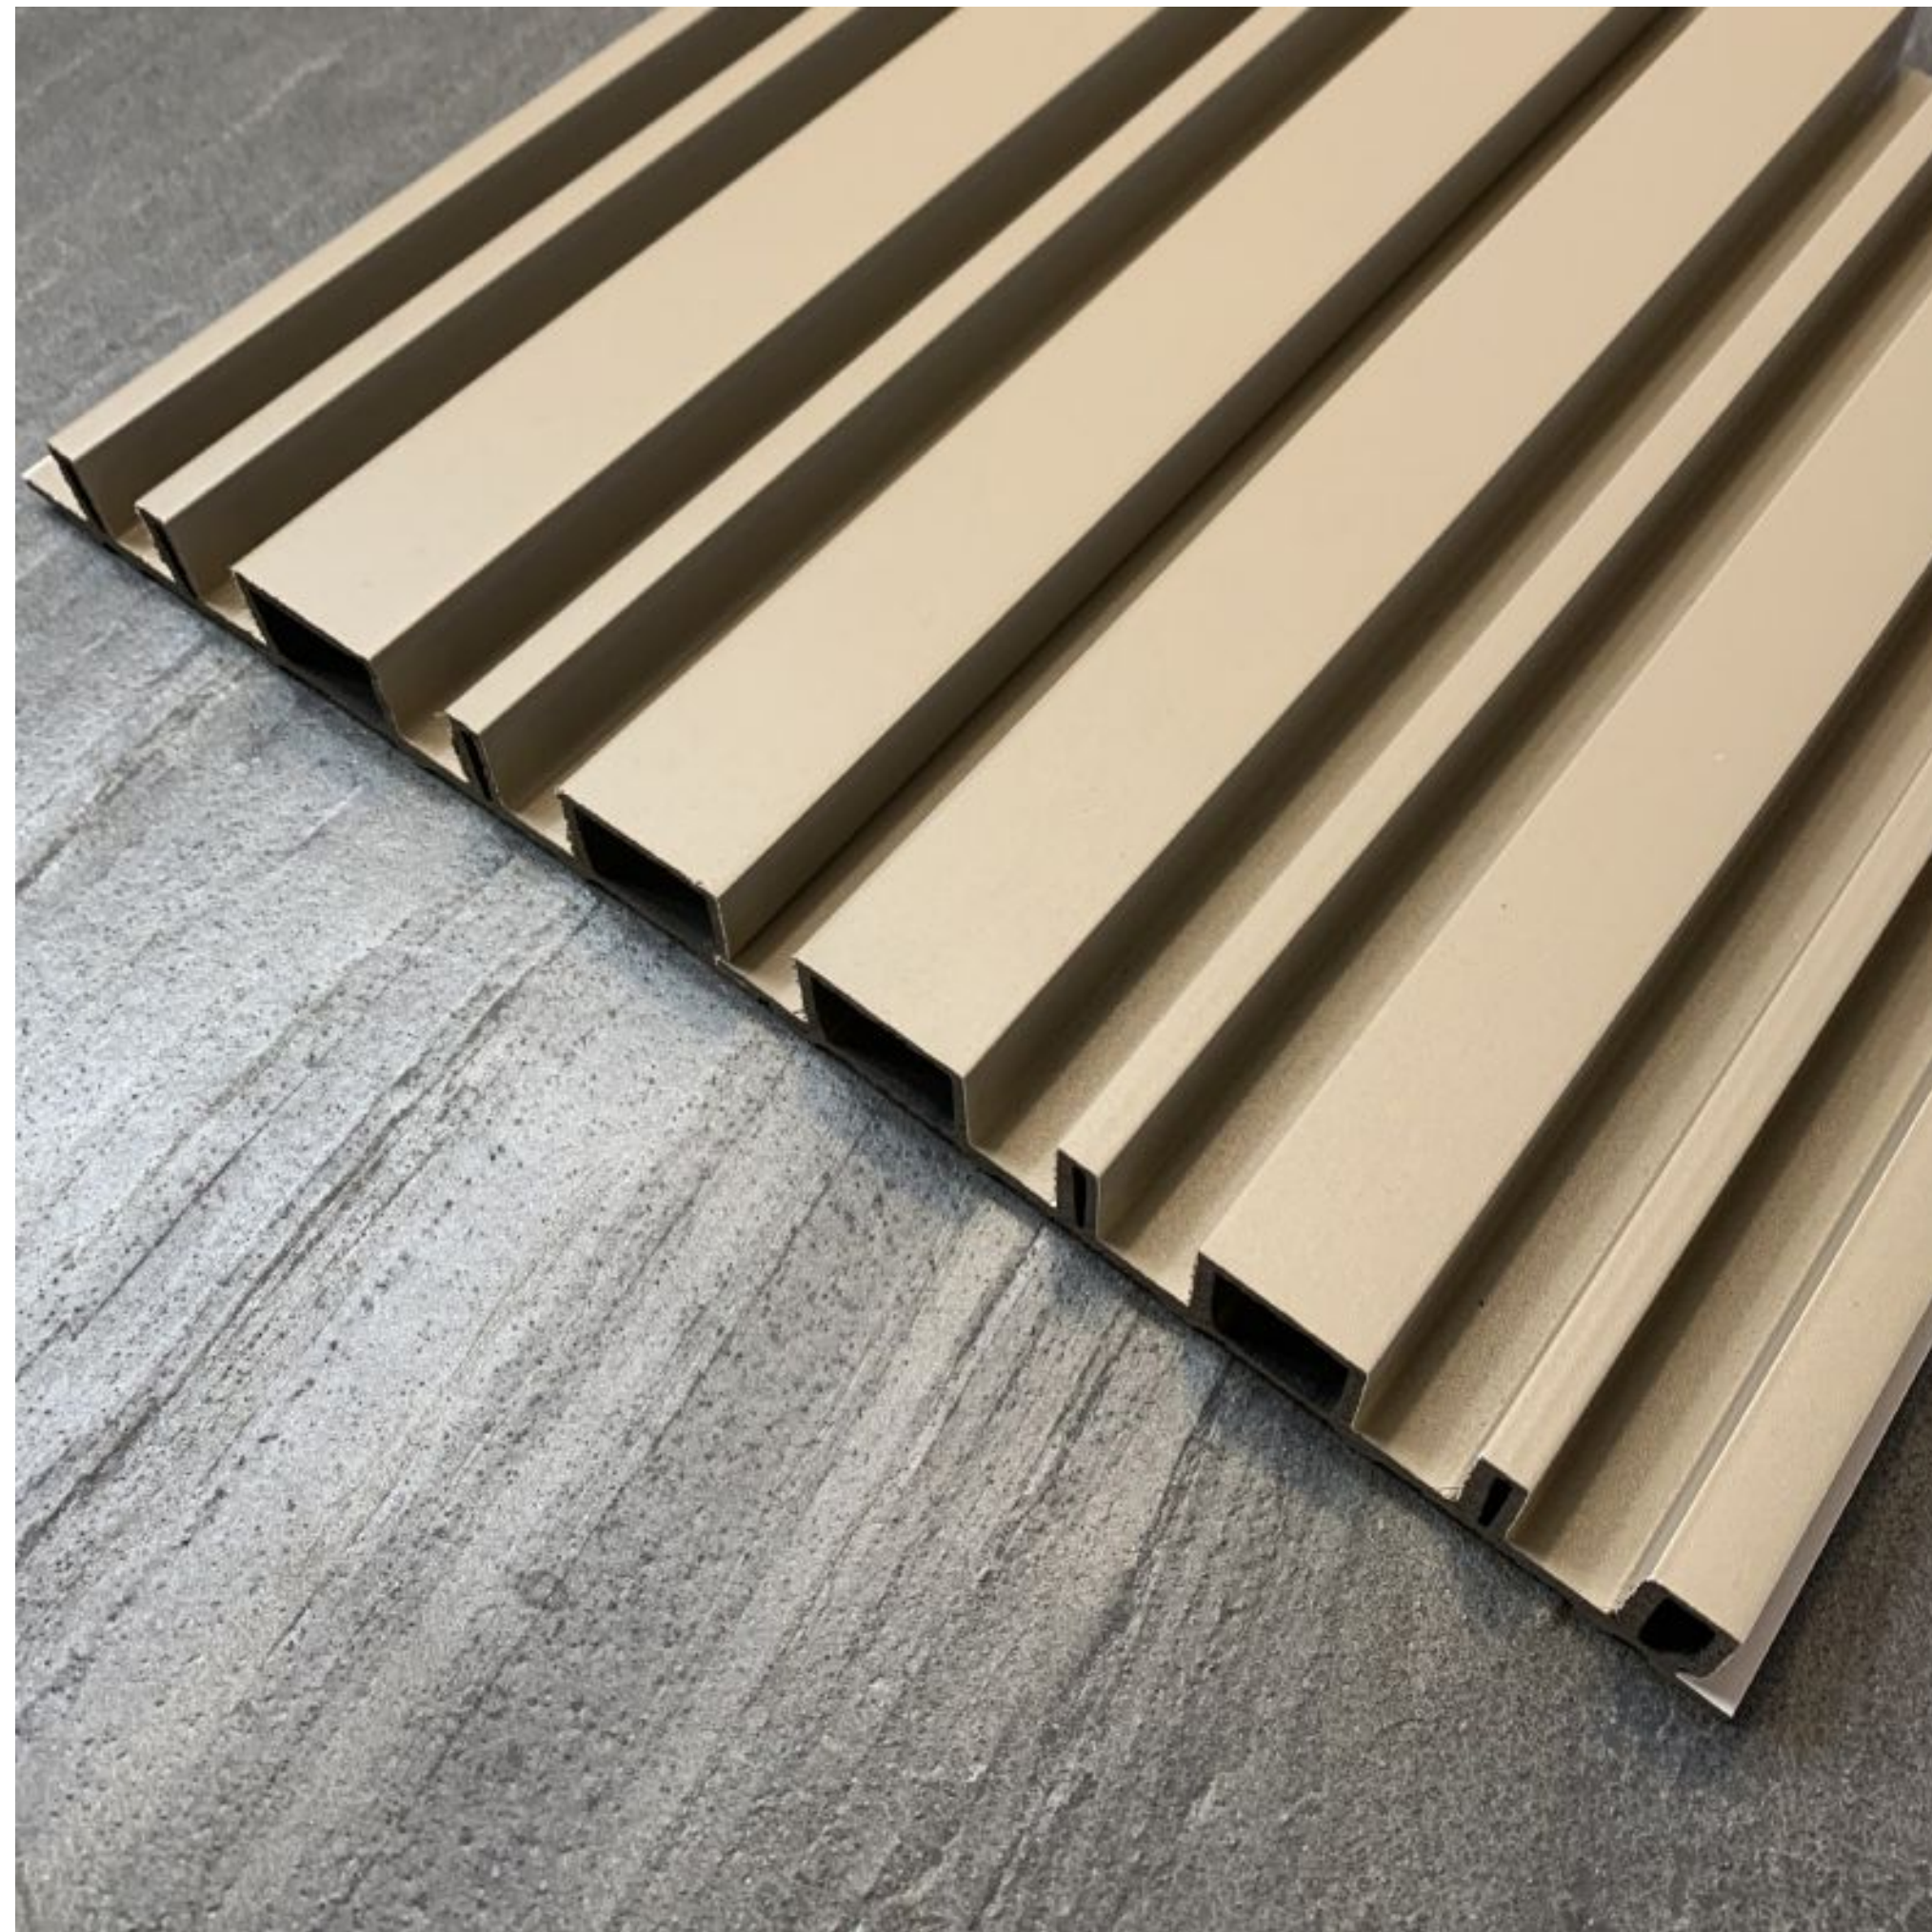

Size: (W) 155mm x (H) 2900mm x (T) 25mm

Size: (W) 155mm x (H) 2900mm x (T) 25mm