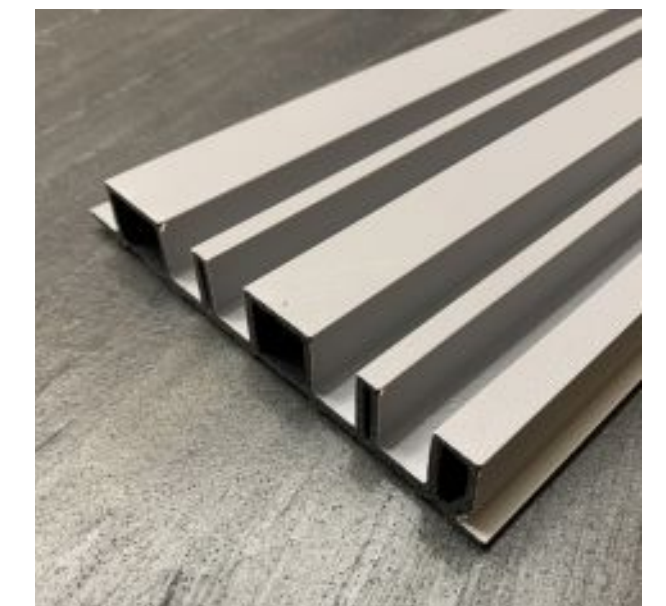

series suppliesTM
Interior and Architectural Products

Fluted Collection 3

Material: WPC Extruded Core (Wood-Plastic Composite)
Manufacturing Method: Injection Moulding
Surface Finish: Film Lamination

Advantages:

FP-169B-21

Size: (W) 155mm x (H) 2900mm x (T) 25mm

FP-169A-42
Cool Grey

Size: (W) 155mm x (H) 2900mm x (T) 25mm

FP-169B-42
Cool Grey

Size: (W) 155mm x (H) 2900mm x (T) 25mm

FP-169A-66
Warm Grey

Size: (W) 155mm x (H) 2900mm x (T) 25mm