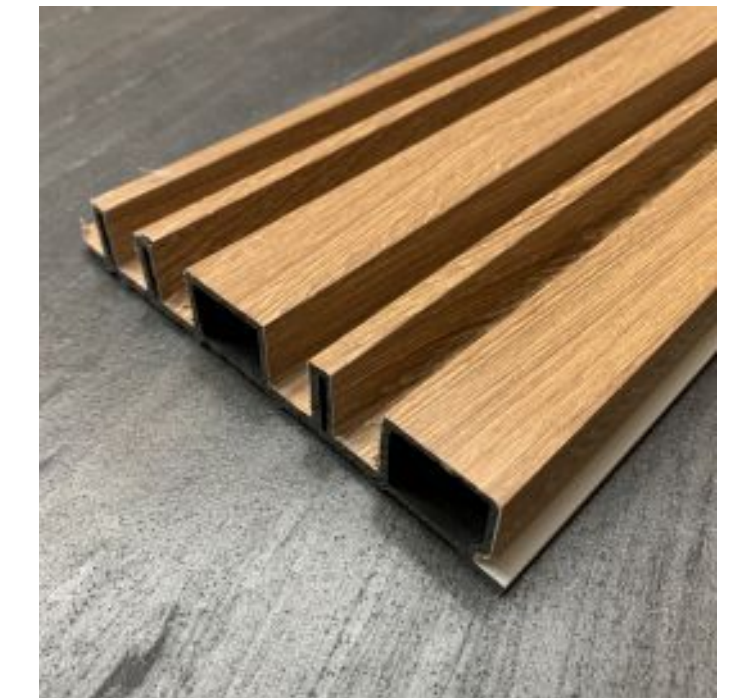

series suppliesTM
Interior and Architectural Products

Fluted Collection 3

Material: WPC Extruded Core (Wood-Plastic Composite)
Manufacturing Method: Injection Moulding
Surface Finish: Film Lamination

Advantages:

- Moisture-proof
- Flame-retardant
- High strength
- Anti-corrosive
- Anti-bacterial
- Acid & alkali resistance
- No deformations/cracking

Size: (W)155mm x (H)2900mm x (T)25mm

FP-161A Oak

Size: (W)155mm x (H)2900mm x (T)25mm