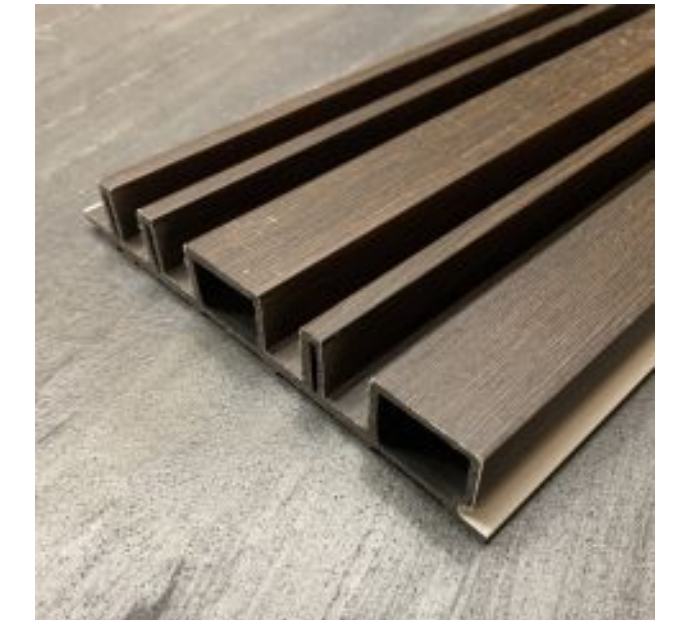

Size: (W) 155mm x (H) 2900mm x (T) 25mm

FP-169A-278