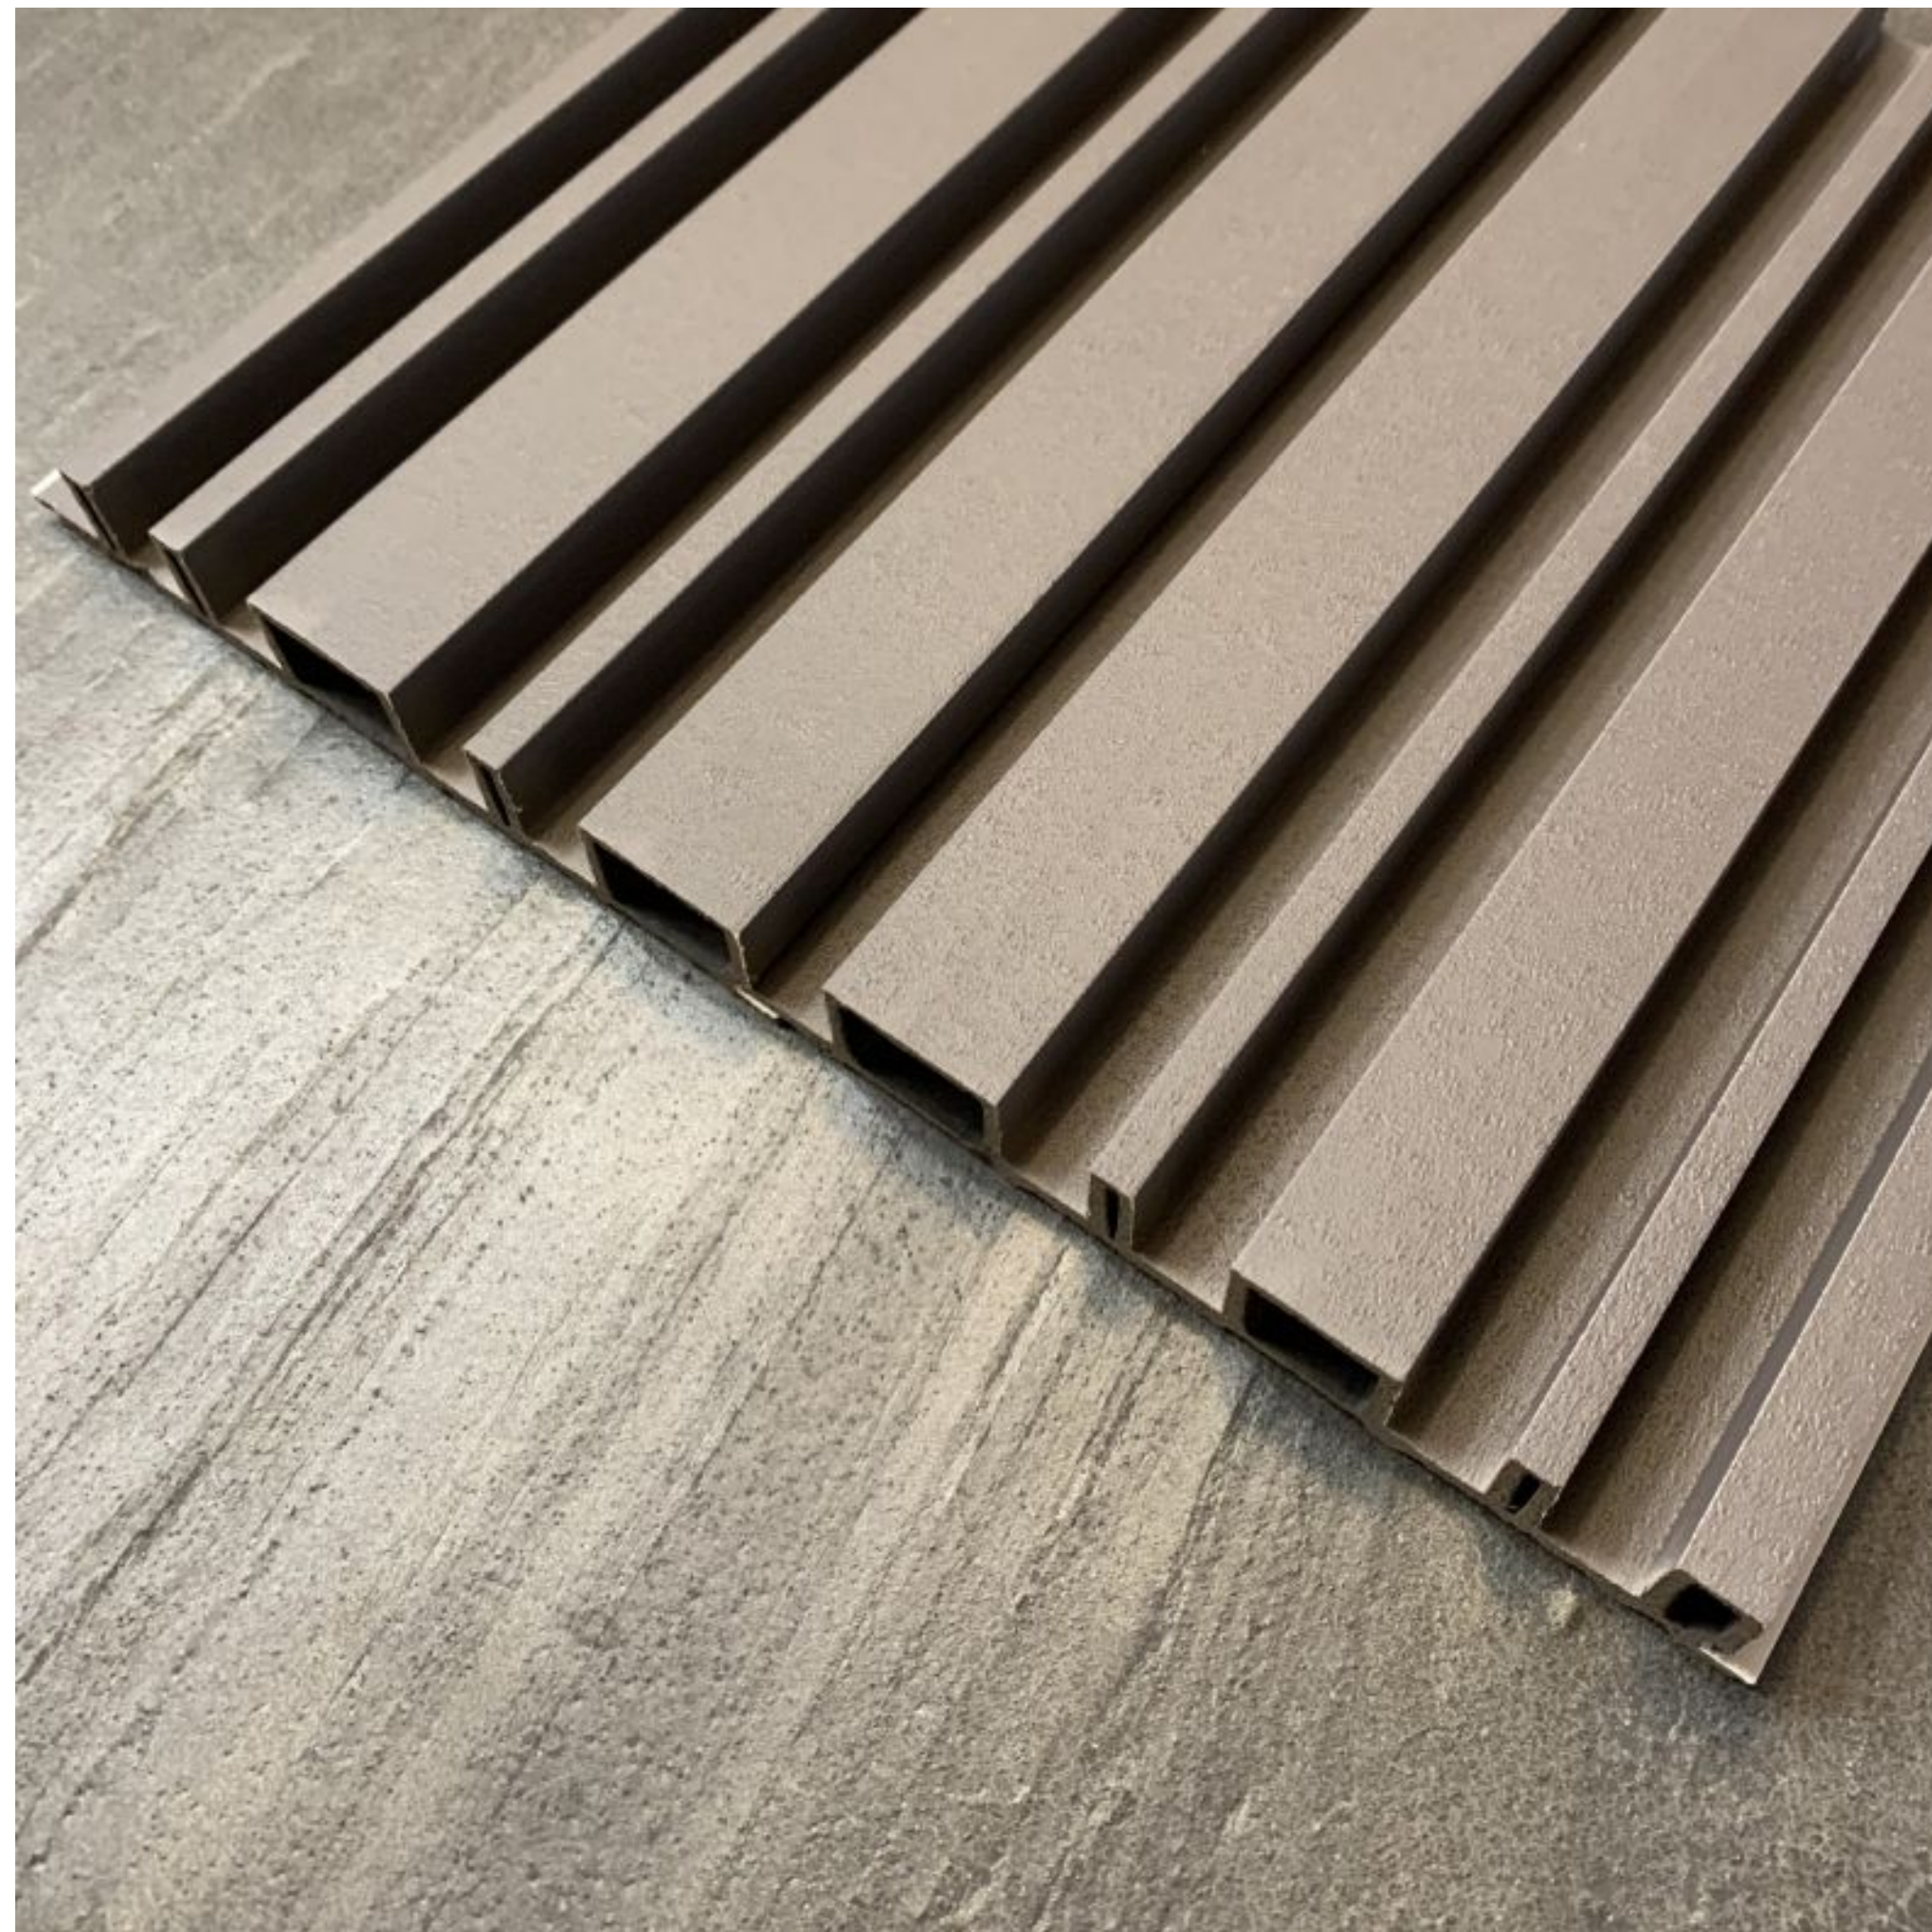

Size: (W) 155mm x (H) 2900mm x (T) 25mm

Size: (W) 155mm x (H) 2900mm x (T) 25mm