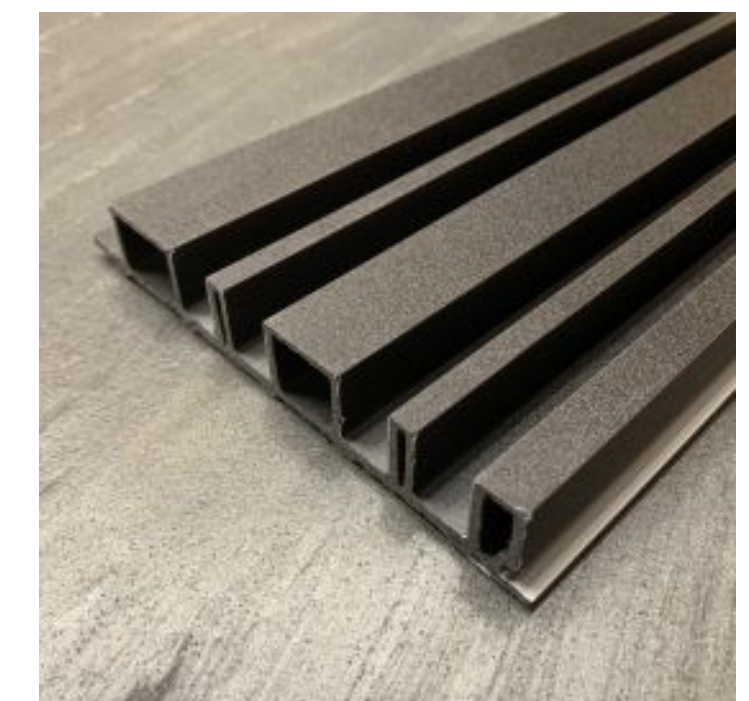

series suppliesTM
Interior and Architectural Products

Fluted Collection 3

Material: WPC Extruded Core (Wood-Plastic Composite)
Manufacturing Method: Injection Moulding
Surface Finish: Film Lamination

Advantages:

FP-164B Pearl White

Size: (W)155mm x (H)2900mm x (T)25mm

FP-165A Matte Black

Size: (W)155mm x (H)2900mm x (T)25mm

FP-165B Matte Black

Size: (W) 155mm x (H) 2900mm x (T) 25mm

FP-169A-05

Size: (W) 155mm x (H) 2900mm x (T) 25mm