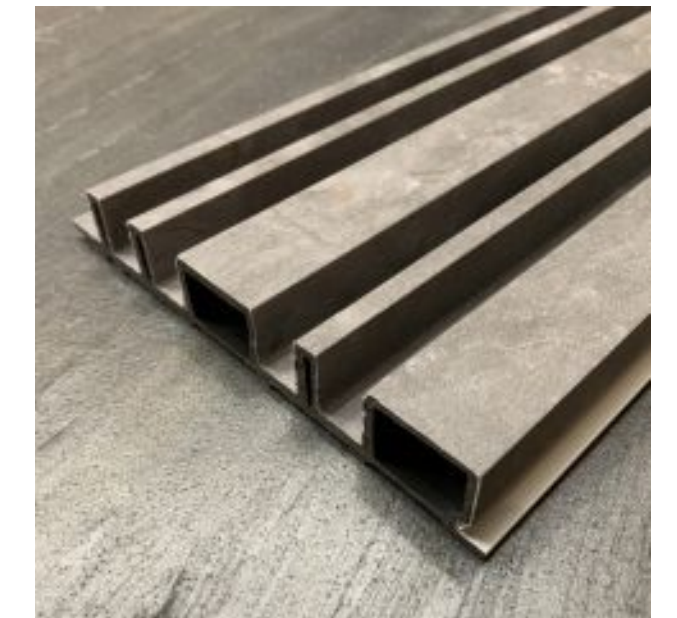

Size: (W) 155mm x (H) 2900mm x (T) 25mm

FP-169A-79
Concrete