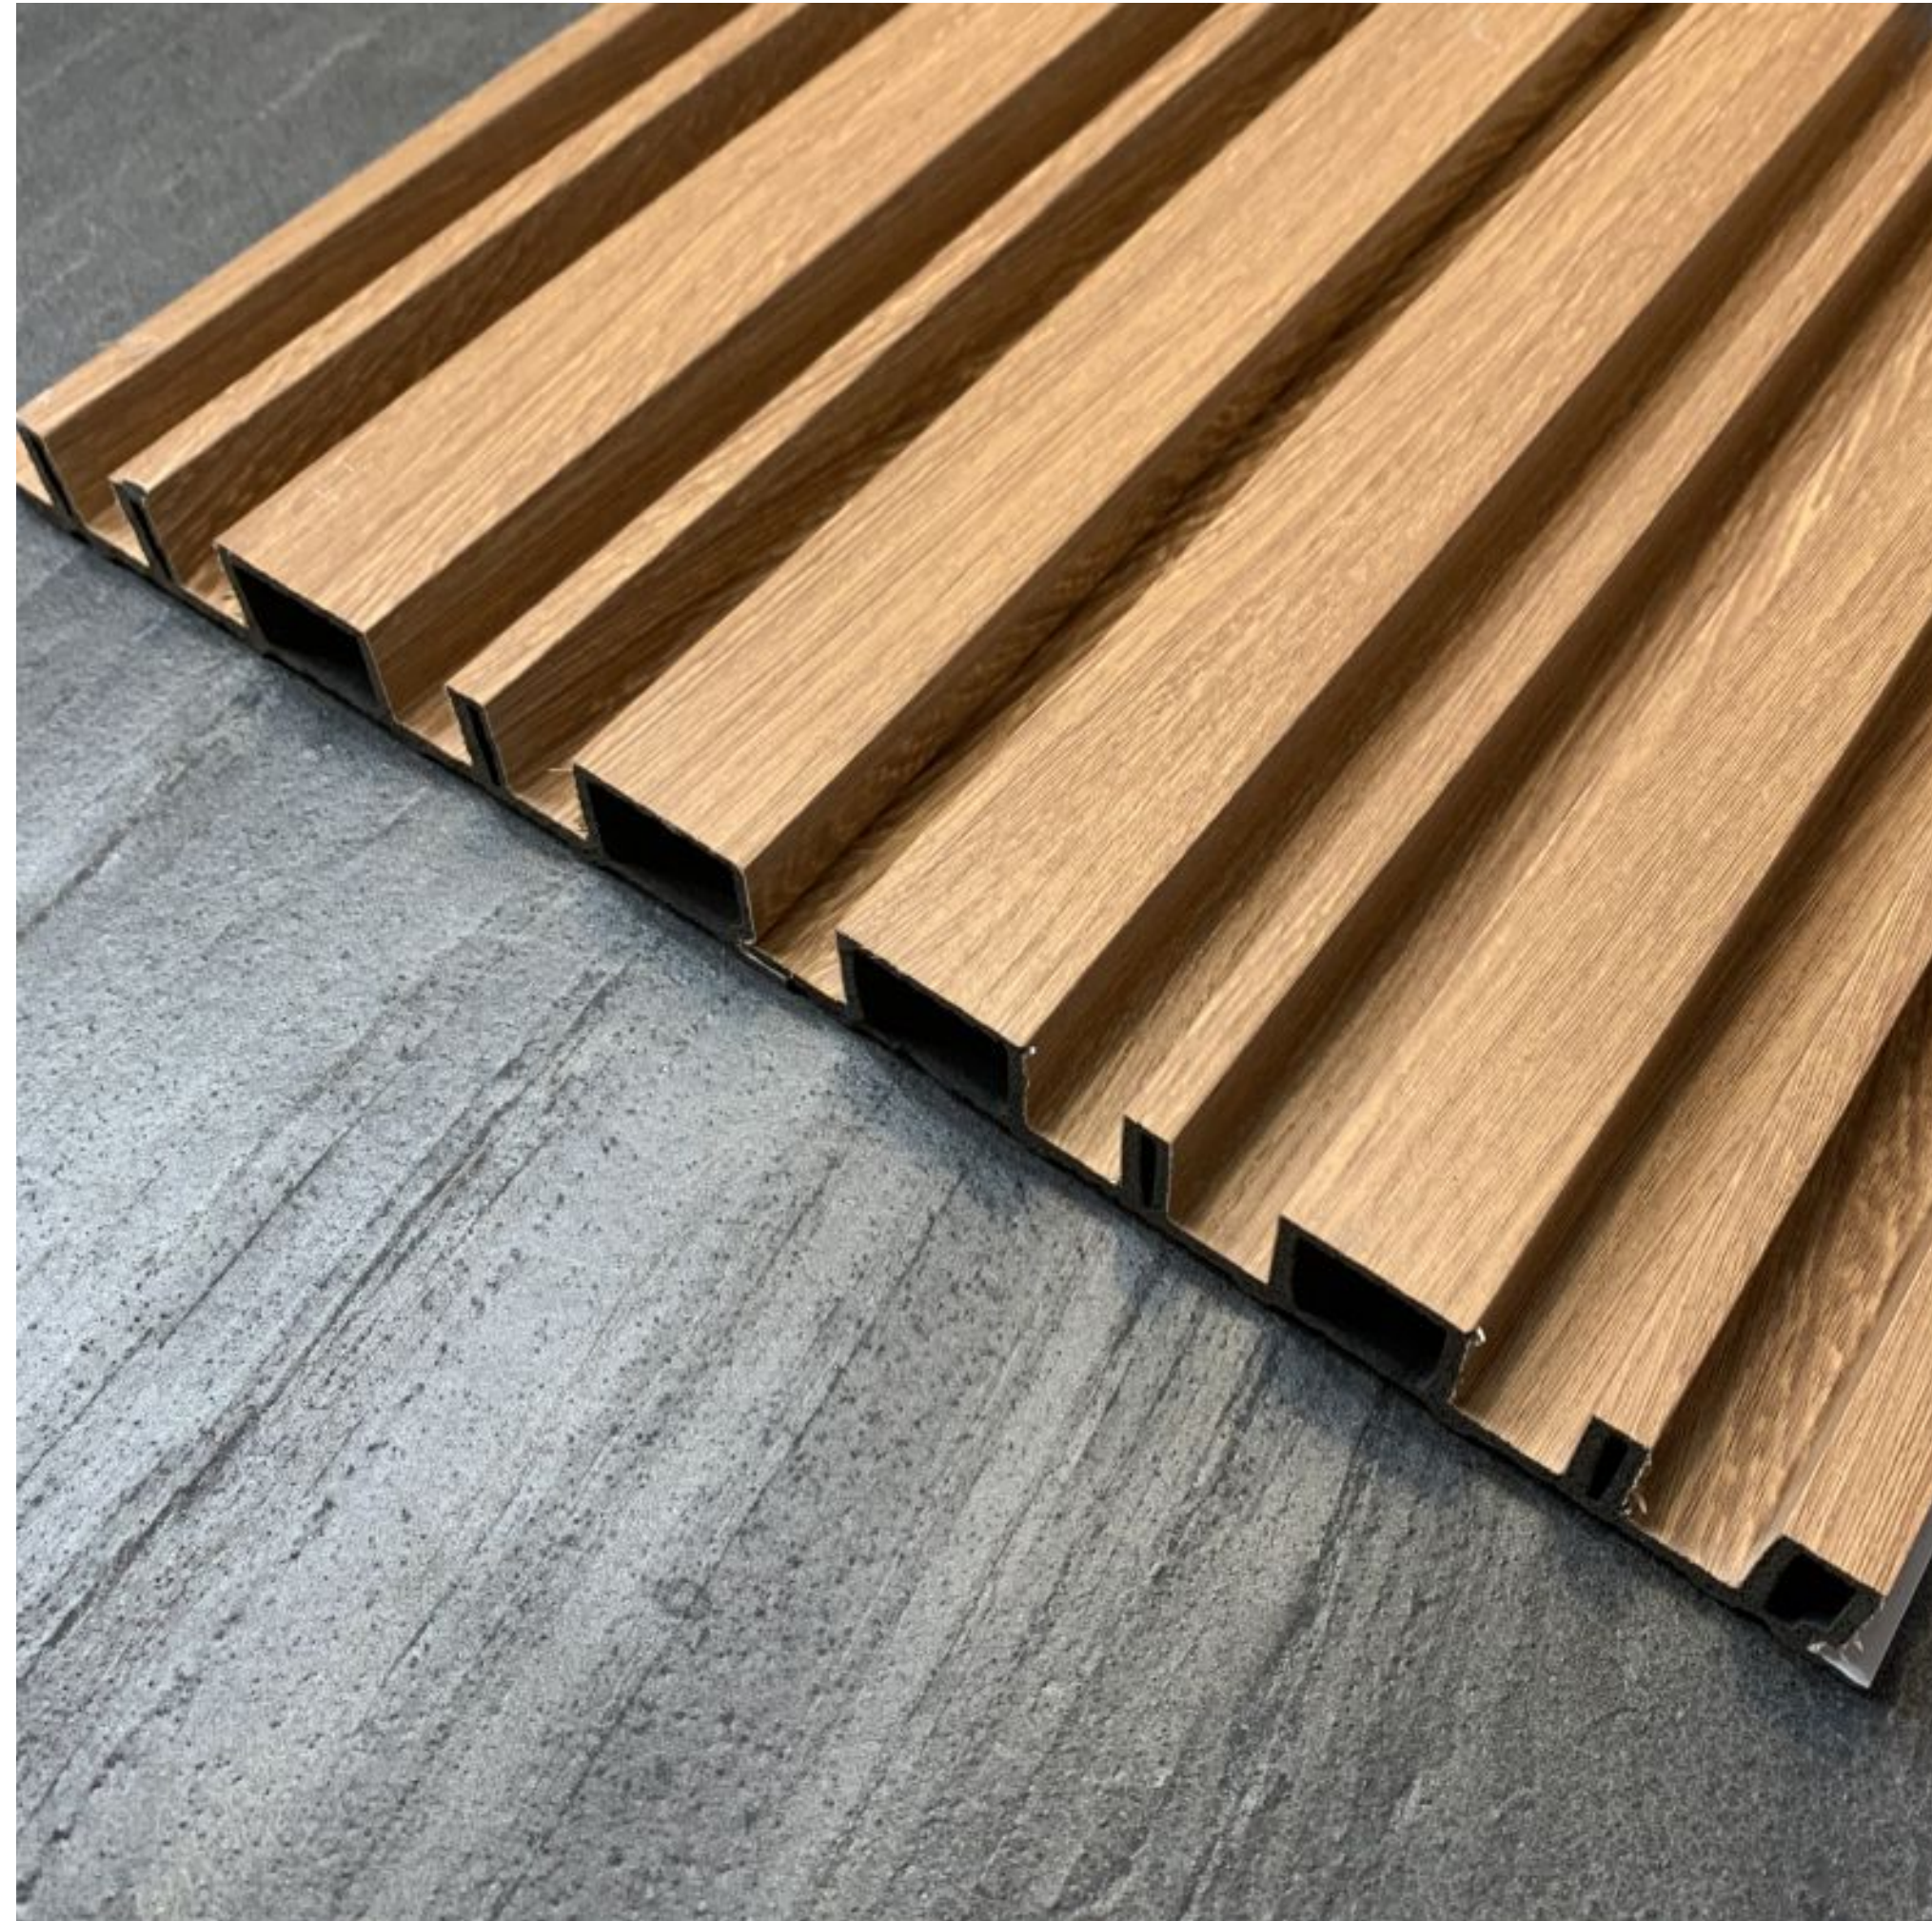

series suppliesTM
Interior and Architectural Products

Fluted Collection 3

Material: WPC Extruded Core (Wood-Plastic Composite)
Manufacturing Method: Injection Moulding
Surface Finish: Film Lamination

Advantages:

- Moisture-proof
- Flame-retardant
- High strength
- Anti-corrosive
- Anti-bacterial
- Acid & alkali resistance
- No deformations/cracking

Size: (W)155mm x (H)2900mm x (T)25mm

FP-161A Oak

Size: (W)155mm x (H)2900mm x (T)25mm