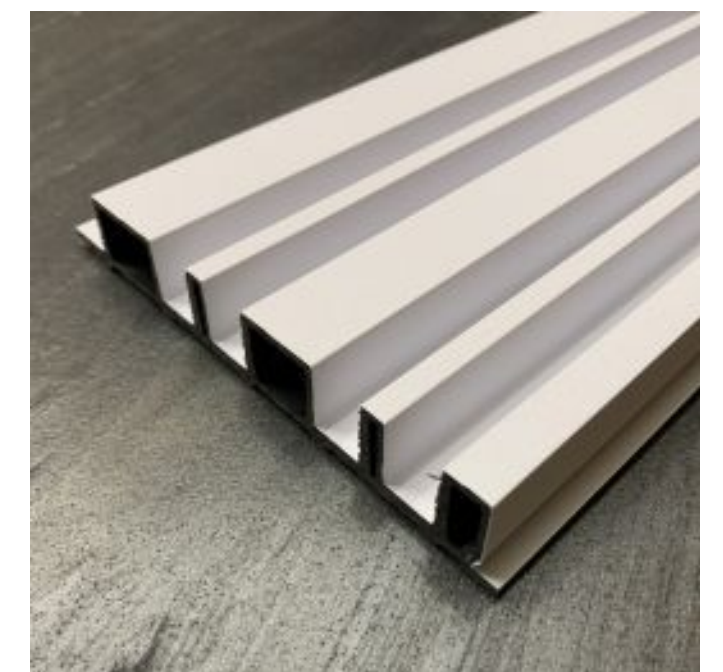

series suppliesTM
Interior and Architectural Products

Fluted Collection 3

Material: WPC Extruded Core (Wood-Plastic Composite)
Manufacturing Method: Injection Moulding
Surface Finish: Film Lamination

Advantages:

FP-161B Oak

Size: (W)155mm x (H)2900mm x (T)25mm

FP-162A Walnut

Size: (W)155mm x (H)2900mm x (T)25mm

FP-162B Walnut

Size: (W)155mm x (H)2900mm x (T)25mm

FP-164A Pearl White

Size: (W)155mm x (H)2900mm x (T)25mm

FP-164B Pearl White

Size: (W)155mm x (H)2900mm x (T)25mm

FP-165A Matte Black

Size: (W)155mm x (H)2900mm x (T)25mm

FP-165B Matte Black

Size: (W) 155mm x (H) 2900mm x (T) 25mm

FP-169A-05

Size: (W) 155mm x (H) 2900mm x (T) 25mm