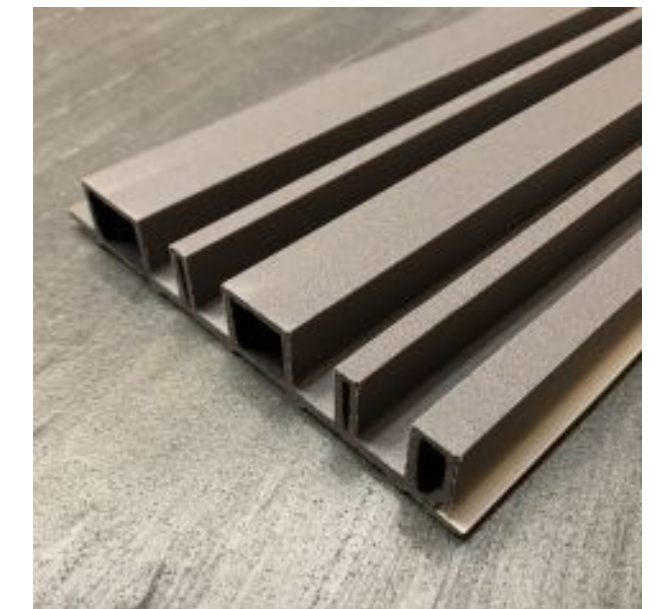

FP-169B-66
Warm Grey

Size: (W) 155mm x (H) 2900mm x (T) 25mm

FP-169A-73
Deep Gray

Size: (W) 155mm x (H) 2900mm x (T) 25mm

FP-169B-73
Deep Gray

Size: (W) 155mm x (H) 2900mm x (T) 25mm

FP-169A-79
Concrete

Size: (W) 155mm x (H) 2900mm x (T) 25mm