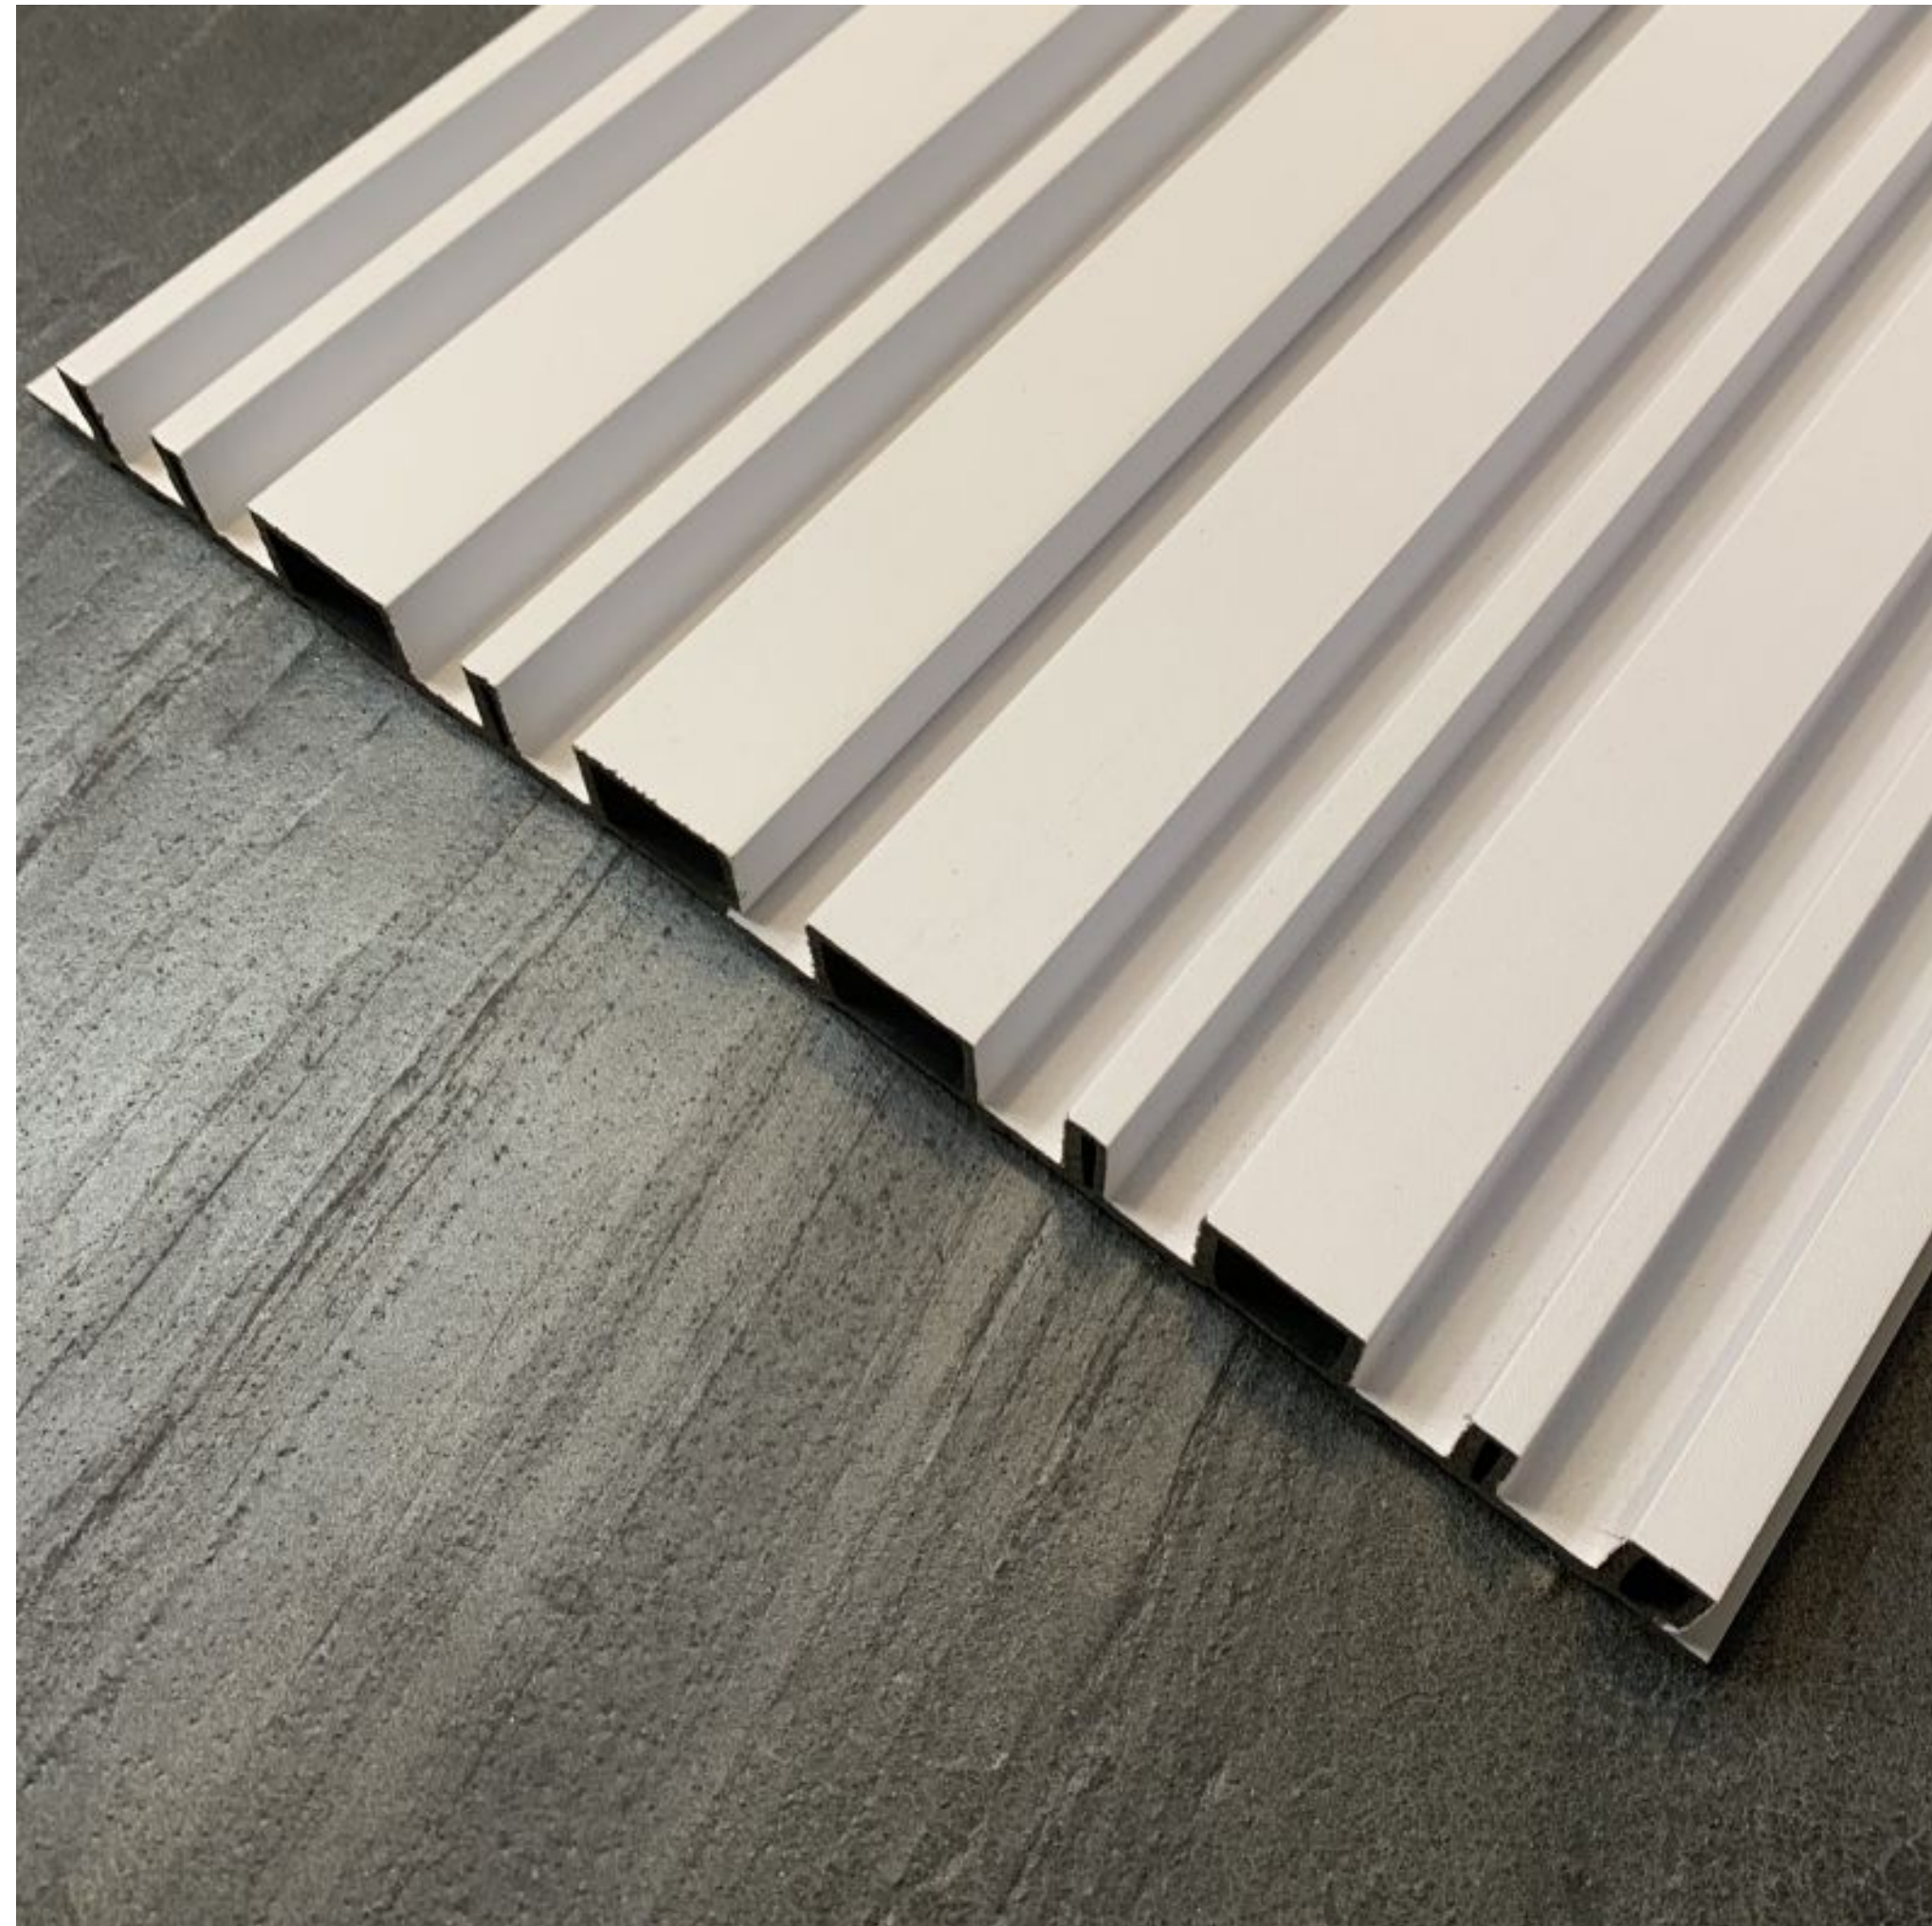

Size: (W)155mm x (H)2900mm x (T)25mm

Size: (W)155mm x (H)2900mm x (T)25mm