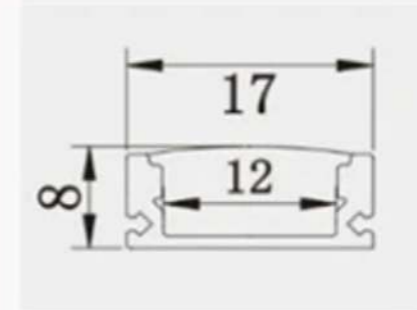

BLACK LED EXTRUSIONS

By Series Supplies

BLACK LED EXTRUSIONS

FP-U-1714

Panel Materials : Aluminium
Manufacturing Method : molded
Dimension : W17.2mm X L3000mm X T14.2mm

Suitable for Fluted Panels
(Lights not included)

BLACK LED EXTRUSIONS

FP-U-2514

Panel Materials : Aluminium
Manufacturing Method : molded
Dimension : W25mm X L3000mm X T14mm

Suitable for Fluted Panels
(Lights not included)

BLACK LED EXTRUSIONS

FP-U-1708

Panel Materials : Aluminium
Manufacturing Method : molded
Dimension : W17mm X L3000mm X T8mm

Suitable for Fluted Panels
(Lights not included)

BLACK LED EXTRUSIONS

FP-U-1509

Panel Materials : Aluminium
Manufacturing Method : molded
Dimension : W15mm X L3000mm X T9mm

Suitable for Fluted Panels
(Lights not included)