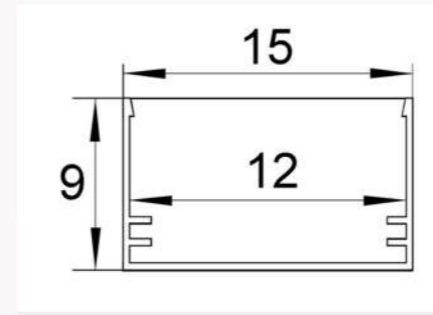

BLACK LED EXTRUSIONS

By Series Supplies

BLACK LED EXTRUSIONS

FP-U-1714

Panel Materials : Aluminium
Manufacturing Method : molded
Dimension : W17.2mm X L3000mm X T14.2mm

Suitable for Fluted Panels
(Lights not included)

BLACK LED EXTRUSIONS

FP-U-2514

Panel Materials : Aluminium
Manufacturing Method : molded
Dimension : W25mm X L3000mm X T14mm

Suitable for Fluted Panels
(Lights not included)

BLACK LED EXTRUSIONS

FP-U-1708

Panel Materials : Aluminium
Manufacturing Method : molded
Dimension : W17mm X L3000mm X T8mm

Suitable for Fluted Panels
(Lights not included)

BLACK LED EXTRUSIONS

FP-U-1509

Panel Materials : Aluminium
Manufacturing Method : molded
Dimension : W15mm X L3000mm X T9mm

Suitable for Fluted Panels
(Lights not included)