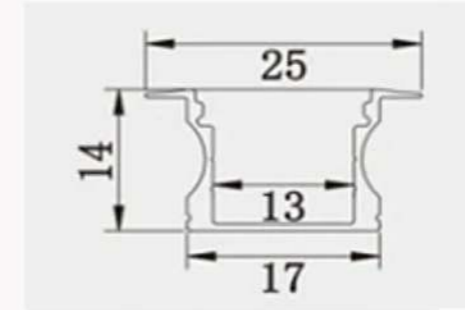

BLACK LED EXTRUSIONS

By Series Supplies

BLACK LED EXTRUSIONS

FP-U-1714

Panel Materials : Aluminium
Manufacturing Method : molded
Dimension : W17.2mm X L3000mm X T14.2mm

Suitable for Fluted Panels
(Lights not included)

BLACK LED EXTRUSIONS

FP-U-2514

Panel Materials : Aluminium
Manufacturing Method : molded
Dimension : W25mm X L3000mm X T14mm

Suitable for Fluted Panels
(Lights not included)

BLACK LED EXTRUSIONS

FP-U-1708

Panel Materials : Aluminium
Manufacturing Method : molded
Dimension : W17mm X L3000mm X T8mm

Suitable for Fluted Panels
(Lights not included)

BLACK LED EXTRUSIONS

FP-U-1509

Panel Materials : Aluminium
Manufacturing Method : molded
Dimension : W15mm X L3000mm X T9mm

Suitable for Fluted Panels
(Lights not included)