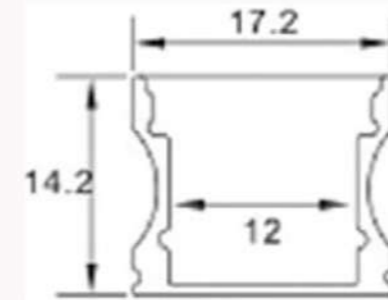

BLACK LED EXTRUSIONS

By Series Supplies

BLACK LED EXTRUSIONS

FP-U-1714

Panel Materials : Aluminium
Manufacturing Method : molded
Dimension : W17.2mm X L3000mm X T14.2mm

Suitable for Fluted Panels
(Lights not included)

BLACK LED EXTRUSIONS

FP-U-2514

Panel Materials : Aluminium
Manufacturing Method : molded
Dimension : W25mm X L3000mm X T14mm

Suitable for Fluted Panels
(Lights not included)

BLACK LED EXTRUSIONS

FP-U-1708

Panel Materials : Aluminium
Manufacturing Method : molded
Dimension : W17mm X L3000mm X T8mm

Suitable for Fluted Panels
(Lights not included)

BLACK LED EXTRUSIONS

FP-U-1509

Panel Materials : Aluminium
Manufacturing Method : molded
Dimension : W15mm X L3000mm X T9mm

Suitable for Fluted Panels
(Lights not included)